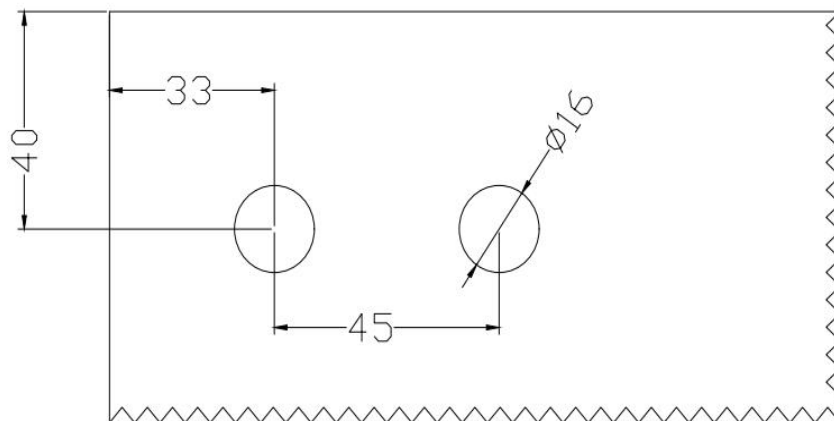

Cut out (unit : mm)

Dimension (unit : mm)

Installation instructions(Hinges)

Glass door hinge

Aluminum hinge square design for single swing door

Finish available in brushed stainless steel like or brushed aluminum anodize

For tempered non-laminated glass

Cut out (unit : mm)

Dimension (unit : mm)

INSTALLATION INSTRUCTIONS (HINGES)

EH-005(Glass door fitting - Hinge)

Glass door hinge

Aluminum hinge square design for single swing door