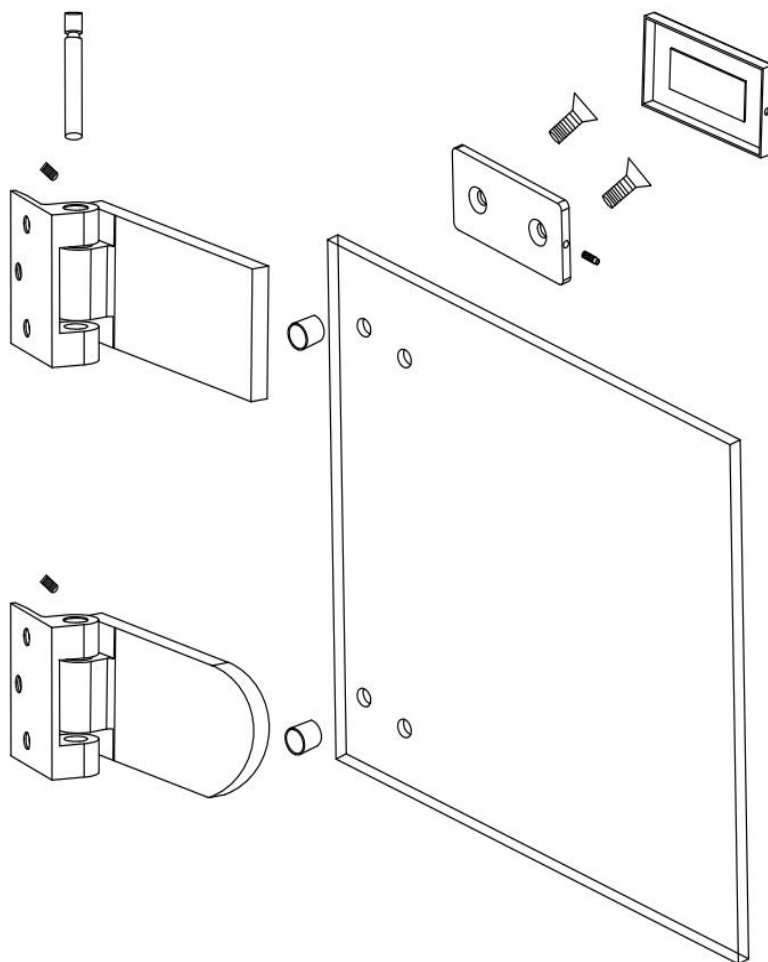

Glass door hinge

Aluminum hinge square design for single swing door

Finish available in brushed stainless steel like or brushed aluminum anodize

For tempered non-laminated glass

Cut out (unit : mm)

Dimension (unit : mm)

Installation instructions(Hinges)

Glass door hinge

Aluminum hinge square design for single swing door

Finish available in brushed stainless steel like or brushed aluminum anodize

For tempered non-laminated glass

Cut out (unit : mm)

Dimension (unit : mm)

Installation instructions(Hinges)

Glass door hinge

Aluminum hinge square design for single swing door

Finish available in brushed stainless steel like or brushed aluminum anodize

For tempered non-laminated glass

Cut out (unit : mm)

Dimension (unit : mm)

INSTALLATION INSTRUCTIONS (HINGES)

EH-005(Glass door fitting - Hinge)

Glass door hinge

Aluminum hinge square design for single swing door