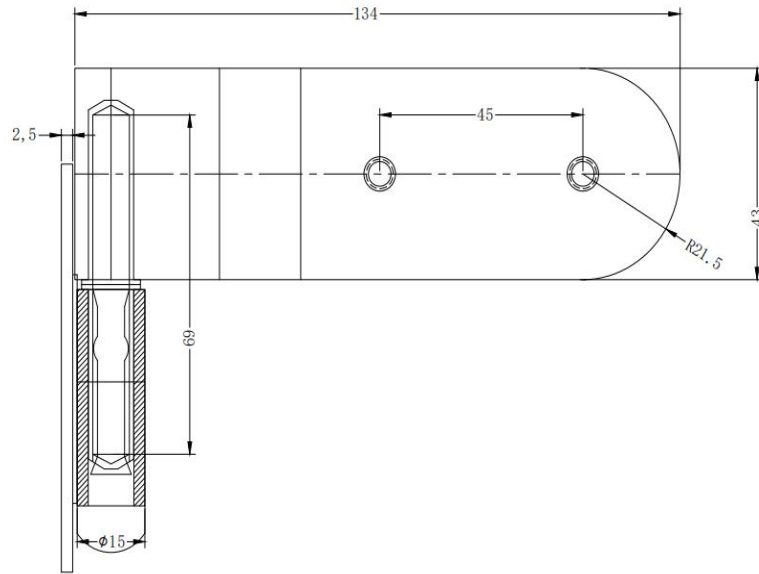

Cut out (unit : mm)

Dimension (unit : mm)

Installation instructions(Hinges)

Glass door hinge

Aluminum hinge square design for single swing door

Finish available in brushed stainless steel like or brushed aluminum anodize

For tempered non-laminated glass

Cut out (unit : mm)

Dimension (unit : mm)

INSTALLATION INSTRUCTIONS (HINGES)

EH-005(Glass door fitting - Hinge)

Glass door hinge

Aluminum hinge square design for single swing door

Finish available in brushed stainless steel like or brushed aluminum anodize

For tempered non-laminated glass

Cut out (unit : mm)

Dimension (unit : mm)

INSTALLATION INSTRUCTIONS (HINGES)