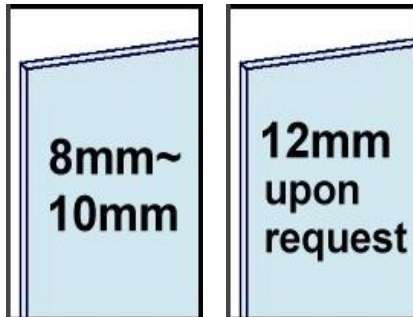

Glass door hinge

Aluminum hinge square design for single swing door

Finish available in brushed stainless steel like or brushed aluminum anodize

For tempered non-laminated glass

Cut out (unit : mm)

Dimension (unit : mm)

Installation instructions(Hinges)

Glass door hinge

Aluminum hinge square design for single swing door

Finish available in brushed stainless steel like or brushed aluminum anodize

For tempered non-laminated glass

Cut out (unit : mm)

Dimension (unit : mm)

Installation instructions(Hinges)

Glass door hinge

Aluminum hinge square design for single swing door

Finish available in brushed stainless steel like or brushed aluminum anodize

For tempered non-laminated glass

Cut out (unit : mm)

Dimension (unit : mm)

INSTALLATION INSTRUCTIONS (HINGES)

EH-005(Glass door fitting - Hinge)

Glass door hinge

Aluminum hinge square design for single swing door