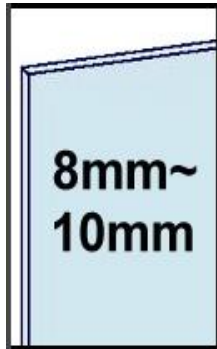

Installation instructions(Hinges)

Glass door hinge

Aluminum hinge square design for single swing door

Finish available in brushed stainless steel like or brushed aluminum anodize

For tempered non-laminated glass

Cut out (unit : mm)

Dimension (unit : mm)

Installation instructions(Hinges)

Glass door hinge

Aluminum hinge square design for single swing door

Finish available in brushed stainless steel like or brushed aluminum anodize