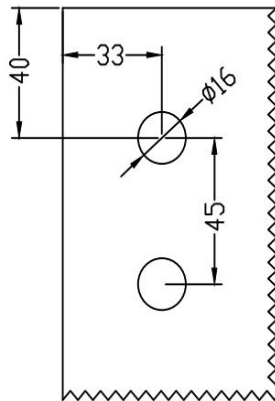

Glass door hinge

Aluminum hinge square design for single swing door

Finish available in brushed stainless steel like or brushed aluminum anodize

For tempered non-laminated glass

Cut out (unit : mm)

Dimension (unit : mm)

Installation instructions(Hinges)

Glass door hinge

Aluminum hinge square design for single swing door

Finish available in brushed stainless steel like or brushed aluminum anodize

For tempered non-laminated glass

Cut out (unit : mm)

Dimension (unit : mm)

Installation instructions(Hinges)

Glass door hinge

Aluminum hinge square design for single swing door

Finish available in brushed stainless steel like or brushed aluminum anodize

For tempered non-laminated glass

Cut out (unit : mm)

Dimension (unit : mm)

INSTALLATION INSTRUCTIONS (HINGES)

EH-005(Glass door fitting - Hinge)

Glass door hinge

Aluminum hinge square design for single swing door