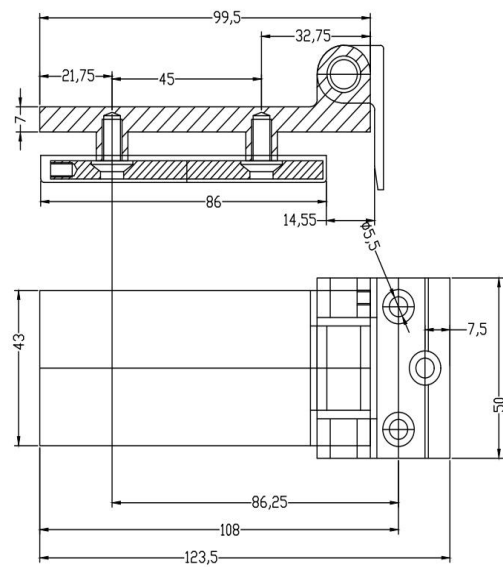

Glass door hinge

Aluminum hinge square design for single swing door

Finish available in brushed stainless steel like or brushed aluminum anodize

For tempered non-laminated glass

Cut out (unit : mm)

Dimension (unit : mm)

Installation instructions(Hinges)

Glass door hinge

Aluminum hinge square design for single swing door

Finish available in brushed stainless steel like or brushed aluminum anodize

For tempered non-laminated glass

Cut out (unit : mm)

Dimension (unit : mm)

Installation instructions(Hinges)

Glass door hinge

Aluminum hinge square design for single swing door

Finish available in brushed stainless steel like or brushed aluminum anodize

For tempered non-laminated glass

Cut out (unit : mm)

Dimension (unit : mm)

INSTALLATION INSTRUCTIONS (HINGES)

EH-005(Glass door fitting - Hinge)

Glass door hinge

Aluminum hinge square design for single swing door