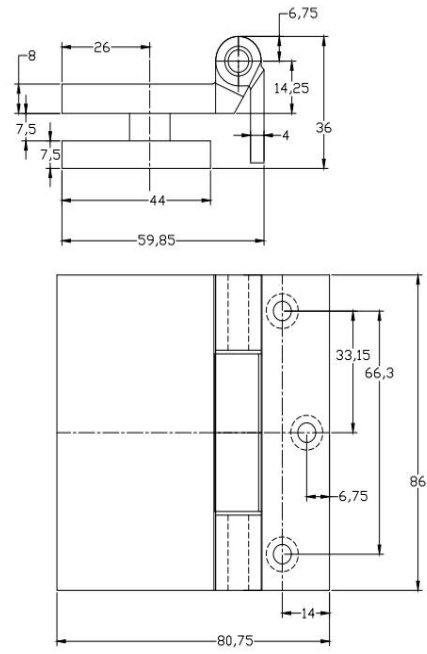

Cut out (unit : mm)

Dimension (unit : mm)

Installation instructions(Hinges)

Glass door hinge

Aluminum hinge square design for single swing door

Finish available in brushed stainless steel like or brushed aluminum anodize

For tempered non-laminated glass

Cut out (unit : mm)

Dimension (unit : mm)

INSTALLATION INSTRUCTIONS (HINGES)

EH-005(Glass door fitting - Hinge)

Glass door hinge

Aluminum hinge square design for single swing door

Finish available in brushed stainless steel like or brushed aluminum anodize

For tempered non-laminated glass

Cut out (unit : mm)

Dimension (unit : mm)

INSTALLATION INSTRUCTIONS (HINGES)