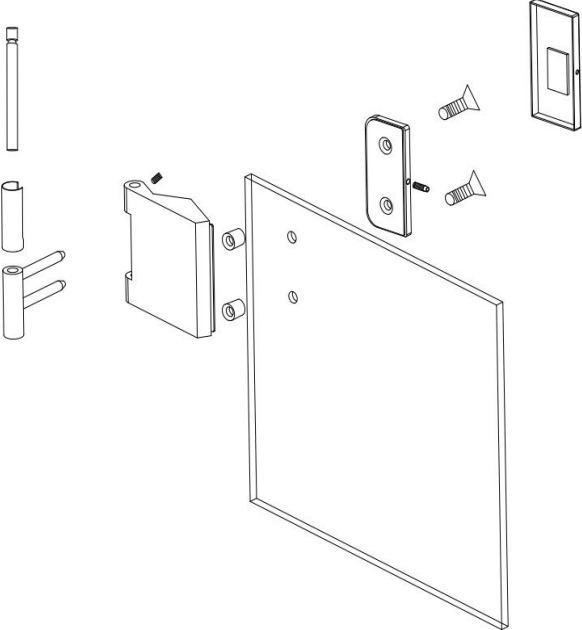

Glass door hinge

Aluminum hinge square design for single swing door

Finish available in brushed stainless steel like or brushed aluminum anodize

For tempered non-laminated glass

Cut out (unit : mm)

Dimension (unit : mm)

Installation instructions(Hinges)

Glass door hinge

Aluminum hinge square design for single swing door

Finish available in brushed stainless steel like or brushed aluminum anodize

For tempered non-laminated glass

Cut out (unit : mm)

Dimension (unit : mm)

Installation instructions(Hinges)

Glass door hinge

Aluminum hinge square design for single swing door

Finish available in brushed stainless steel like or brushed aluminum anodize

For tempered non-laminated glass

Cut out (unit : mm)

Dimension (unit : mm)

INSTALLATION INSTRUCTIONS (HINGES)

EH-005(Glass door fitting - Hinge)

Glass door hinge

Aluminum hinge square design for single swing door