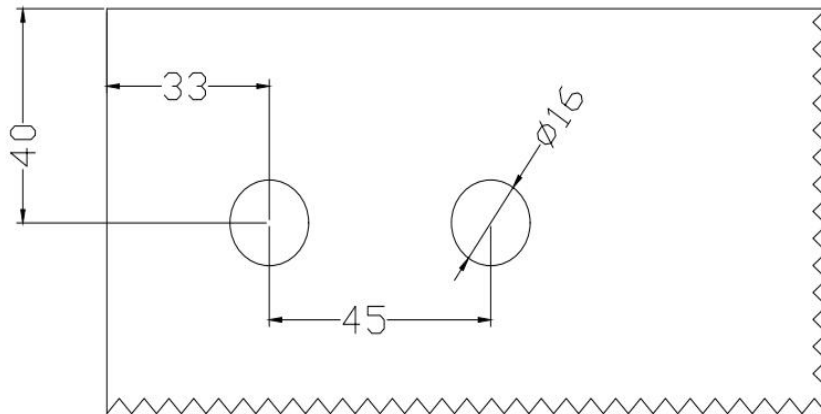

Glass door hinge

Aluminum hinge square design for single swing door

Finish available in brushed stainless steel like or brushed aluminum anodize

For tempered non-laminated glass

Cut out (unit : mm)

Dimension (unit : mm)

Installation instructions(Hinges)

Glass door hinge

Aluminum hinge square design for single swing door

Finish available in brushed stainless steel like or brushed aluminum anodize

For tempered non-laminated glass

Cut out (unit : mm)

Dimension (unit : mm)

Installation instructions(Hinges)

Glass door hinge

Aluminum hinge square design for single swing door

Finish available in brushed stainless steel like or brushed aluminum anodize