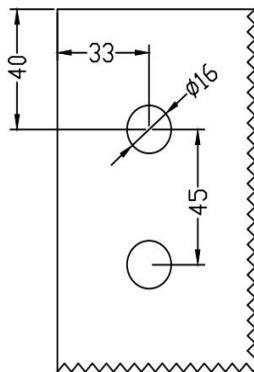

Cut out (unit : mm)

Dimension (unit : mm)

Installation instructions(Hinges)

Glass door hinge

Aluminum hinge square design for single swing door

Finish available in brushed stainless steel like or brushed aluminum anodize

For tempered non-laminated glass

Cut out (unit : mm)

Dimension (unit : mm)

INSTALLATION INSTRUCTIONS (HINGES)

EH-005(Glass door fitting - Hinge)

Glass door hinge

Aluminum hinge square design for single swing door

Finish available in brushed stainless steel like or brushed aluminum anodize

For tempered non-laminated glass

Cut out (unit : mm)

Dimension (unit : mm)

INSTALLATION INSTRUCTIONS (HINGES)