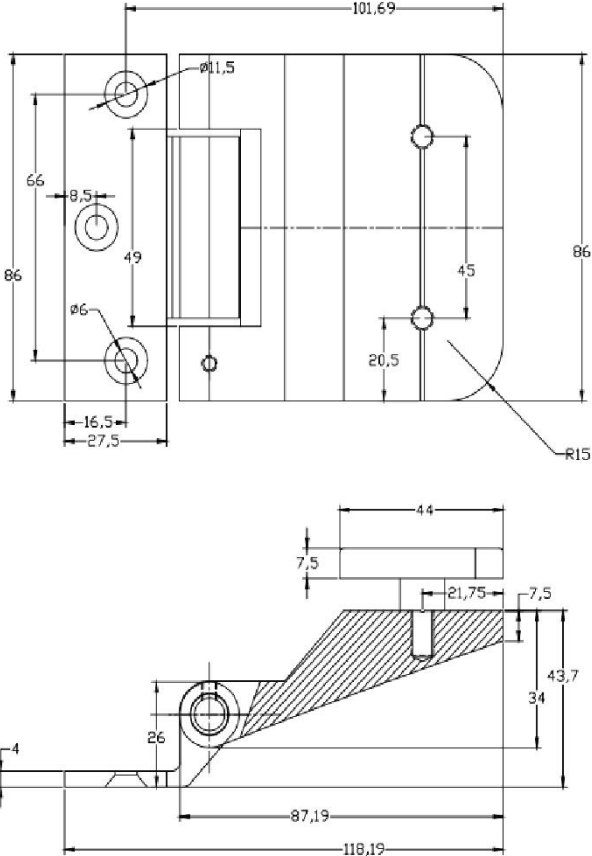

Glass door hinge

Aluminum hinge square design for single swing door

Finish available in brushed stainless steel like or brushed aluminum anodize

For tempered non-laminated glass

Cut out (unit : mm)

Dimension (unit : mm)

Installation instructions(Hinges)

Glass door hinge

Aluminum hinge square design for single swing door

Finish available in brushed stainless steel like or brushed aluminum anodize

For tempered non-laminated glass

Cut out (unit : mm)

Dimension (unit : mm)

Installation instructions(Hinges)

Glass door hinge

Aluminum hinge square design for single swing door

Finish available in brushed stainless steel like or brushed aluminum anodize

For tempered non-laminated glass

Cut out (unit : mm)

Dimension (unit : mm)

INSTALLATION INSTRUCTIONS (HINGES)

EH-005(Glass door fitting - Hinge)

Glass door hinge

Aluminum hinge square design for single swing door