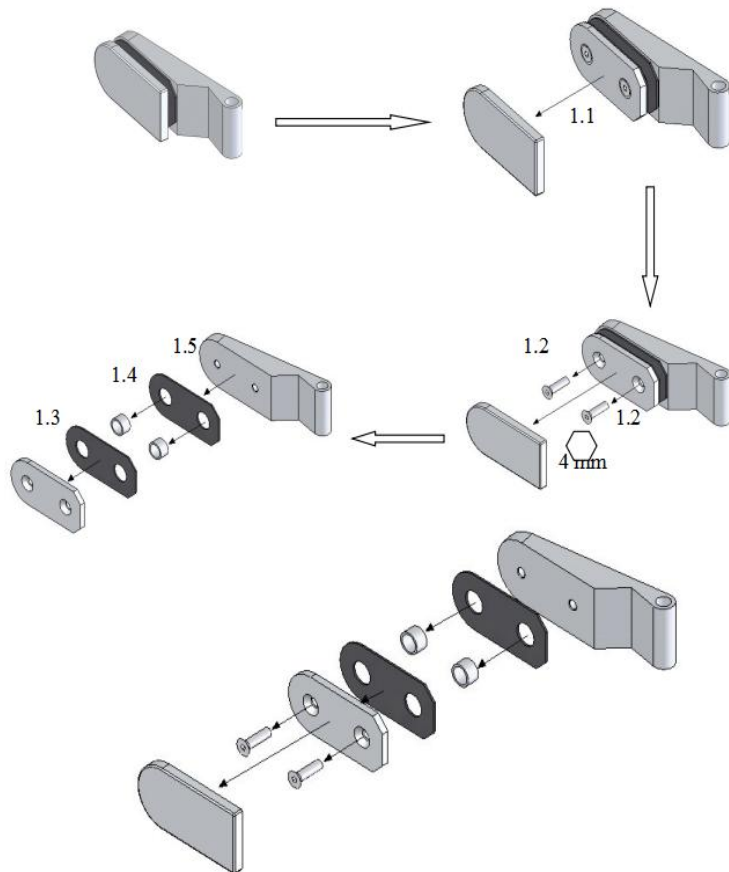

Glass door hinge

Aluminum hinge square design for single swing door

Finish available in brushed stainless steel like or brushed aluminum anodize

For tempered non-laminated glass

Cut out (unit : mm)

Dimension (unit : mm)

Cut out (unit : mm)

Dimension (unit : mm)

Installation instructions(Hinges)

Glass door hinge

Aluminum hinge square design for single swing door

Finish available in brushed stainless steel like or brushed aluminum anodize

For tempered non-laminated glass

Cut out (unit : mm)

Dimension (unit : mm)

INSTALLATION INSTRUCTIONS (HINGES)

EH-005(Glass door fitting - Hinge)

Glass door hinge

Aluminum hinge square design for single swing door

Finish available in brushed stainless steel like or brushed aluminum anodize

For tempered non-laminated glass

Cut out (unit : mm)

Dimension (unit : mm)

INSTALLATION INSTRUCTIONS (HINGES)